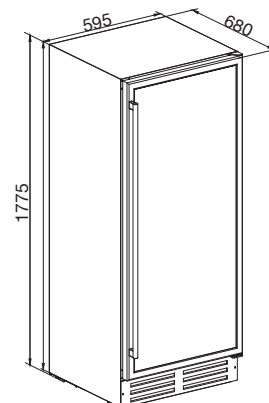

Technical data

- Power rating : 13Amp
- Rated voltage : 220 - 240V 50Hz
- Refrigerant type: R600a
- Dimension(mm) : 595(W) x 570(D) x 870(H)

VC 166
Slot-in / Free-standing
Wine & Beverage chiller
AE1112.42800000

Features

- Slot-in/Free-standing
- 166 bottles capacity (750ml)
- Tempered glass
- Dual layer glass door
- Touch control with digital display
- Blue LED lighting on control panel
- White LED interior light
- Humidity controlled
- Setting: temperature 5°C — 22°C
- **Low vibration design for wine resting**
- 15x wooden shelves with stopper
- Telescopic rails
- Stainless steel handle
- Reversible door
- Door lock
- Adjustable feet
- Charcoal filter

Technical data

- Power rating : 13Amp
- Rated voltage : 220 - 240V 50Hz
- Refrigerant type: R600a
- Dimension(mm) : 595(W) x 680(D) x 1775(H)

Technical Drawings

*Terms and conditions apply. While stocks last. All offers do not include installation.