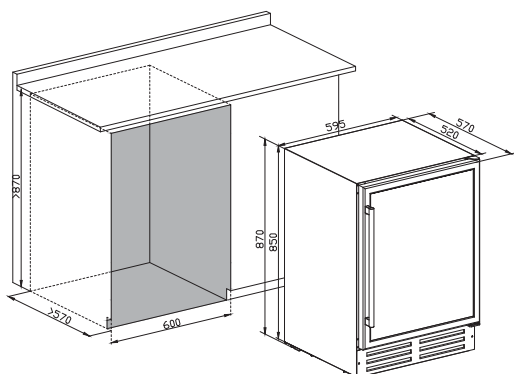

Technical Drawings

*Terms and conditions apply. While stocks last. All offers do not include installation.