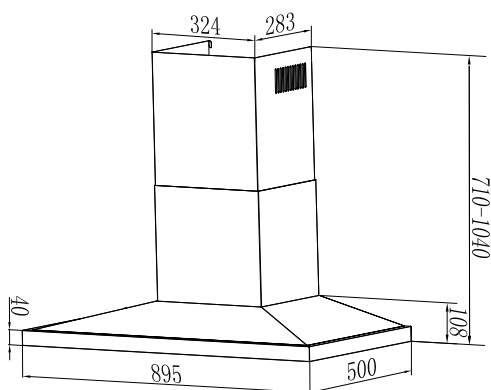

ALA 90

AA0412.18900000 Cooker Hood

RRP	2,000	RRP	2,100
WM RM		EM RM	

- Wall-mounted chimney hood with telescopic chimney
- Air flow rate: 1,200 m³/h
- Finish: Stainless steel
- Touch control with digital display
- 2 Grease filters
- 3 Speeds
- Illumination 2x2,1.5 W LED
- Power rating: 13Amp

.... Technical Drawings .....