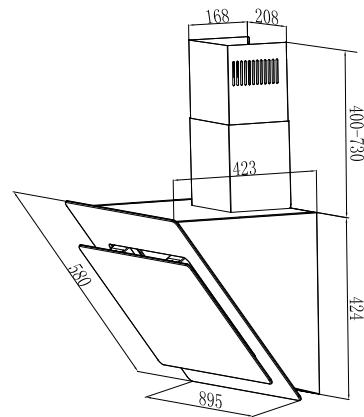

VETRO 90

AA0312.10900000 Cooker Hood

RRP	3,000	RRP	3,150
WM RM		EM RM	

- Wall-mounted vertical hood with telescopic chimney
- Finish: Black mirror
- Air flow rate: 1,500 m³/h
- Touch control with digital display
- 1 XL piece metal filter
- 3 Speeds
- Illumination 2x2,1.5 W LED
- Power rating: 13Amp

....  Technical Drawings

*While stocks last. **All prices are inclusive of 6% GST ***All offers do not include installation.

CAPPA 90

AA0212.16900000 Cooker Hood

RRP	2,900	RRP	3,040
WM RM		EM RM	

- Wall-mounted chimney hood with telescopic chimney
- Air flow rate: 1,500 m³/h
- Finish: Stainless steel
- Touch control with digital display
- Stainless steel baffle filters
- 3 Speeds
- Illumination 2x2,1.5 W LED
- Power rating: 13Amp

SOTTILE 90

AA0012.09900000 Cooker Hood

RRP	2,600	RRP	2,700
WM RM		EM RM	

- Wall-mounted chimney hood with telescopic chimney
- Air flow rate: 1,500 m³/h
- Finish: Stainless steel
- Touch control with digital display
- 3 Grease filters
- 3 Speeds
- Illumination 2x2,1.5 W LED
- Power rating: 13Amp

.....  Technical Drawings

.....  Technical Drawings

CAMINO 90

AA0112.13900000 Cooker Hood

RRP	2,200	RRP	2,300
WM RM		EM RM	

- Wall-mounted chimney hood with telescopic chimney
- Air flow rate: 1,200 m³/h
- Finish: Stainless steel
- Touch control with digital display
- 3 Grease filters
- 3 Speeds
- Illumination 2x2,1.5 W LED
- Power rating: 13Amp