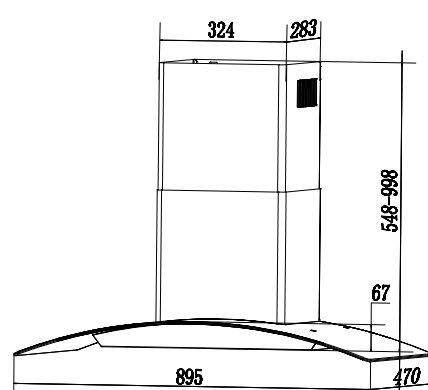

ALA 90

AA0412.18900000 Cooker Hood

RRP	2,000	RRP	2,100
WM RM		EM RM	

- Wall-mounted chimney hood with telescopic chimney
- Air flow rate: 1,200 m³/h
- Finish: Stainless steel
- Touch control with digital display
- 2 Grease filters
- 3 Speeds
- Illumination 2x2,1.5 W LED
- Power rating: 13Amp

....  Technical Drawings

....  Technical Drawings

*While stocks last. **All prices are inclusive of 6% GST ***All offers do not include installation.