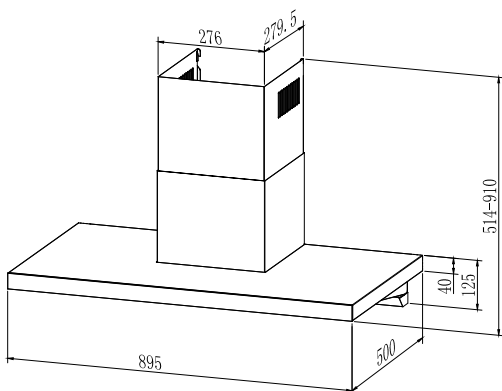

SOTTILE 90

AA0012.09900000 Cooker Hood

RRP	2,600	RRP	2,700
WM RM		EM RM	

- Wall-mounted chimney hood with telescopic chimney
- Air flow rate: 1,500 m³/h
- Finish: Stainless steel
- Touch control with digital display
- 3 Grease filters
- 3 Speeds
- Illumination 2x2,1.5 W LED
- Power rating: 13Amp

..... Technical Drawings .....