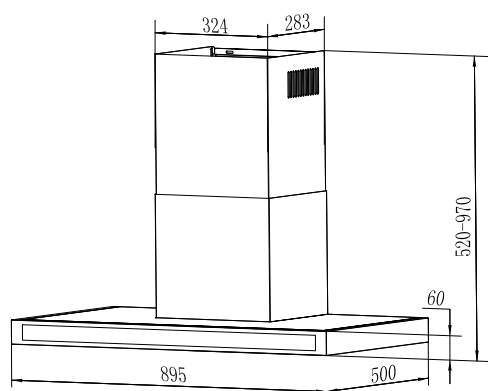

SOTTILE 90

AA0012.09900000 Cooker Hood

RRP	2,600	RRP	2,700
WM RM		EM RM	

- Wall-mounted chimney hood with telescopic chimney
- Air flow rate: 1,500 m³/h
- Finish: Stainless steel
- Touch control with digital display
- 3 Grease filters
- 3 Speeds
- Illumination 2x2,1.5 W LED
- Power rating: 13Amp

.....  Technical Drawings

.....  Technical Drawings

CAMINO 90

AA0112.13900000 Cooker Hood

RRP	2,200	RRP	2,300
WM RM		EM RM	

- Wall-mounted chimney hood with telescopic chimney
- Air flow rate: 1,200 m³/h
- Finish: Stainless steel
- Touch control with digital display
- 3 Grease filters
- 3 Speeds
- Illumination 2x2,1.5 W LED
- Power rating: 13Amp