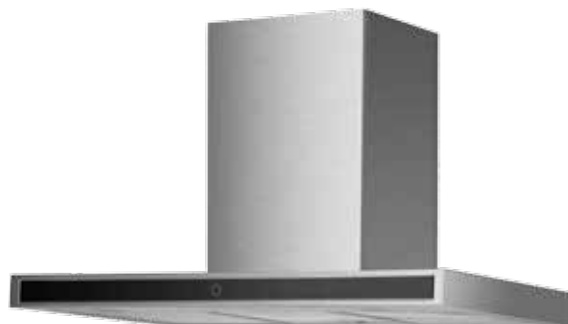

VETRO 90

AA0312.10900000 Cooker Hood

RRP	3,000	RRP	3,150
WM RM		EM RM	

- Wall-mounted vertical hood with telescopic chimney
- Finish: Black mirror
- Air flow rate: 1,500 m³/h
- Touch control with digital display
- 1 XL piece metal filter
- 3 Speeds
- Illumination 2x2,1.5 W LED
- Power rating: 13Amp

....  Technical Drawings

*While stocks last. **All prices are inclusive of 6% GST ***All offers do not include installation.

CAPPA 90

AA0212.16900000 Cooker Hood

RRP	2,900	RRP	3,040
WM RM		EM RM	

- Wall-mounted chimney hood with telescopic chimney
- Air flow rate: 1,500 m³/h
- Finish: Stainless steel
- Touch control with digital display
- Stainless steel baffle filters
- 3 Speeds
- Illumination 2x2,1.5 W LED
- Power rating: 13Amp

SOTTILE 90

AA0012.09900000 Cooker Hood

RRP	2,600	RRP	2,700
WM RM		EM RM	

- Wall-mounted chimney hood with telescopic chimney
- Air flow rate: 1,500 m³/h
- Finish: Stainless steel
- Touch control with digital display
- 3 Grease filters
- 3 Speeds
- Illumination 2x2,1.5 W LED
- Power rating: 13Amp

.....  Technical Drawings

.....  Technical Drawings

CAMINO 90

AA0112.13900000 Cooker Hood

RRP	2,200	RRP	2,300
WM RM		EM RM	

- Wall-mounted chimney hood with telescopic chimney
- Air flow rate: 1,200 m³/h
- Finish: Stainless steel
- Touch control with digital display
- 3 Grease filters
- 3 Speeds
- Illumination 2x2,1.5 W LED
- Power rating: 13Amp