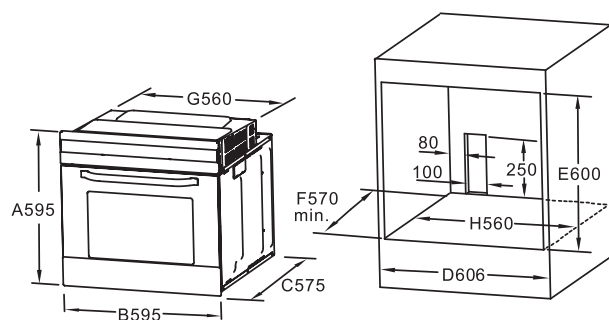

FORNO 659

AC0212.40002000 Oven

RRP	3,800	RRP	3,990
WM RM		EM RM	

- 65 litres
- Size: 60x60 cm
- 9 cooking functions
- Electronic programming of start and end of cooking
- 2 Telescopic guides
- Double glass door
- Timer
- Child safety lock
- Energy Class: A
- Power rating: 20Amp
- 1 Drip Tray
- 1 Stainless Steel Grid

.....  Technical Drawings

.....  Technical Drawings

FORNO 658

AC0312.30002000 Oven

RRP	2,900	RRP	3,000
WM RM		EM RM	

- 65 litres
- Size: 60x60 cm
- 8 cooking functions
- Electronic programming of start and end of cooking
- 2 Telescopic guides
- Double glass door
- Timer
- Child safety lock
- Energy Class: A
- Power rating: 20Amp
- 1 Drip Tray
- 1 Stainless Steel Grid

Technical Drawings

FMW 25

AC1012.92500000 Microwave Oven

RRP	2,600	RRP	2,750
WM RM		EM RM	

- 25 litres
- Size: 60x39cm
- Touch Control with LED Display
- Push Button Door
- 3 x Functions: Microwave, Grill & Micro+Grill
- 8 cooking functions
- Digital Clock (24hrs system)
- 5 Power levels
- Express Cooking
- Timer
- Defrost by weight/time
- Child safety lock
- Glass Turntable: Ø 315mm
- Microwave output: 900W
- Grill power : 1000W
- Power rating: 15Amp