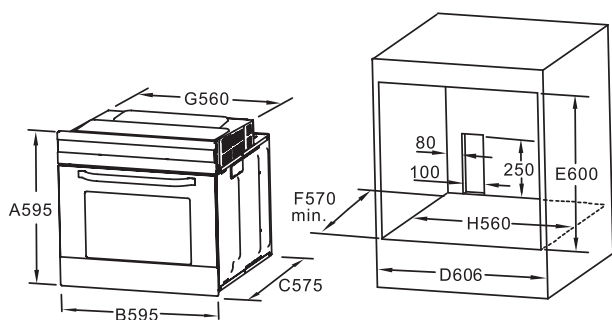

FORNO 659

AC0212.40002000 Oven

RRP	3,800	RRP	3,990
WM RM		EM RM	

- 65 litres
- Size: 60x60 cm
- 9 cooking functions
- Electronic programming of start and end of cooking
- 2 Telescopic guides
- Double glass door
- Timer
- Child safety lock
- Energy Class: A
- Power rating: 20Amp
- 1 Drip Tray
- 1 Stainless Steel Grid

.....  Technical Drawings

.....  Technical Drawings

FORNO 658

AC0312.30002000 Oven

RRP	2,900	RRP	3,000
WM RM		EM RM	

- 65 litres
- Size: 60x60 cm
- 8 cooking functions
- Electronic programming of start and end of cooking
- 2 Telescopic guides
- Double glass door
- Timer
- Child safety lock
- Energy Class: A
- Power rating: 20Amp
- 1 Drip Tray
- 1 Stainless Steel Grid

Technical Drawings

FMW 25

AC1012.92500000 Microwave Oven

RRP	2,600	RRP	2,750
WM RM		EM RM	

- 25 litres
- Size: 60x39cm
- Touch Control with LED Display
- Push Button Door
- 3 x Functions: Microwave, Grill & Micro+Grill
- 8 cooking functions
- Digital Clock (24hrs system)
- 5 Power levels
- Express Cooking
- Timer
- Defrost by weight/time
- Child safety lock
- Glass Turntable: Ø 315mm
- Microwave output: 900W
- Grill power : 1000W
- Power rating: 15Amp