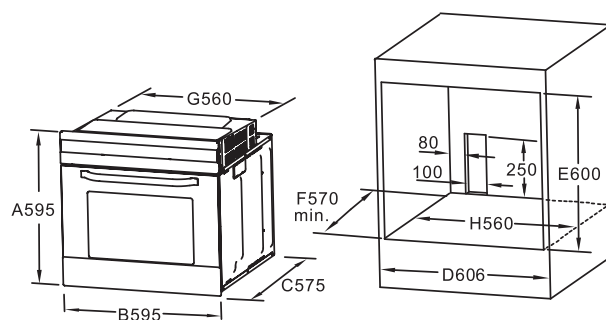

FORNO 659

AC0212.40002000 Oven

RRP	3,800	RRP	3,990
WM RM		EM RM	

- 65 litres
- Size: 60x60 cm
- 9 cooking functions
- Electronic programming of start and end of cooking
- 2 Telescopic guides
- Double glass door
- Timer
- Child safety lock
- Energy Class: A
- Power rating: 20Amp
- 1 Drip Tray
- 1 Stainless Steel Grid

.....  Technical Drawings

.....  Technical Drawings

FORNO 658

AC0312.30002000 Oven

RRP	2,900	RRP	3,000
WM RM		EM RM	

- 65 litres
- Size: 60x60 cm
- 8 cooking functions
- Electronic programming of start and end of cooking
- 2 Telescopic guides
- Double glass door
- Timer
- Child safety lock
- Energy Class: A
- Power rating: 20Amp
- 1 Drip Tray
- 1 Stainless Steel Grid

Technical Drawings

FMW 25

AC1012.92500000 Microwave Oven

RRP	2,600	RRP	2,750
WM RM		EM RM	

- 25 litres
- Size: 60x39cm
- Touch Control with LED Display
- Push Button Door
- 3 x Functions: Microwave, Grill & Micro+Grill
- 8 cooking functions
- Digital Clock (24hrs system)
- 5 Power levels
- Express Cooking
- Timer
- Defrost by weight/time
- Child safety lock
- Glass Turntable: Ø 315mm
- Microwave output: 900W
- Grill power : 1000W
- Power rating: 15Amp