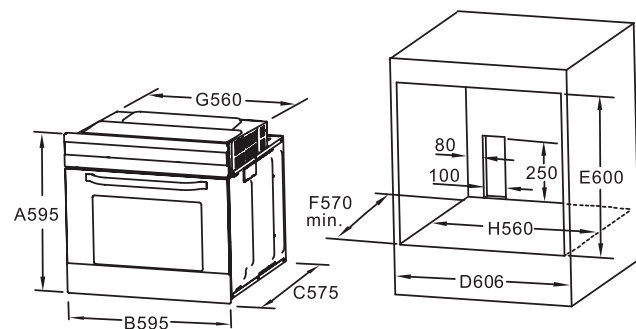

FORNO 709

AC0112.41036000 Oven

- 70 litres
- Size: 60x60 cm
- 9 cooking functions
- Touch control programming display
- 2 Telescopic guides
- Double glass door
- Timer
- Child safety lock
- Energy Class: A
- Power rating: 20Amp
- 1 Drip Tray
- 1 Stainless Steel Grid

FORNO 659

AC0212.40002000 Oven

- 65 litres
- Size: 60x60 cm
- 9 cooking functions
- Electronic programming of start and end of cooking
- 2 Telescopic guides
- Double glass door
- Timer
- Child safety lock
- Energy Class: A
- Power rating: 20Amp
- 1 Drip Tray
- 1 Stainless Steel Grid

..... Technical Drawings

..... Technical Drawings

FORNO 658

AC0312.30002000 Oven

- 65 litres
- Size: 60x60 cm
- 8 cooking functions
- Electronic programming of start and end of cooking
- 2 Telescopic guides
- Double glass door
- Timer
- Child safety lock
- Energy Class: A
- Power rating: 20Amp
- 1 Drip Tray
- 1 Stainless Steel Grid

Technical Drawings

FMW 25

AC1012.92500000 Microwave Oven

- 25 litres
- Size: 60x39cm
- Touch Control with LED Display
- Push Button Door
- 3 x Functions: Microwave, Grill & Micro+Grill
- 8 cooking functions
- Digital Clock (24hrs system)
- 5 Power levels
- Express Cooking
- Timer
- Defrost by weight/time
- Child safety lock
- Glass Turntable: Ø 315mm
- Microwave output: 900W
- Grill power : 1000W
- Power rating: 15Amp