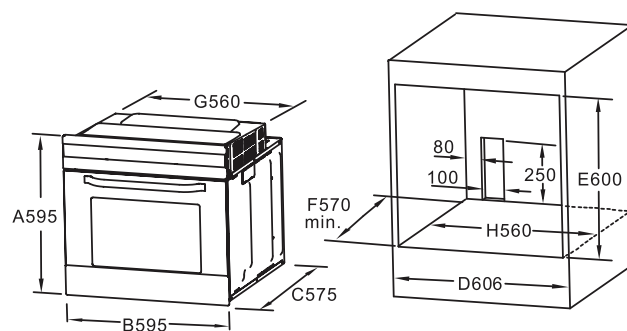

FORNO 659

AC0212.40002000 Oven

- 65 litres
- Size: 60x60 cm
- 9 cooking functions
- Electronic programming of start and end of cooking
- 2 Telescopic guides
- Double glass door
- Timer
- Child safety lock
- Energy Class: A
- Power rating: 20Amp
- 1 Drip Tray
- 1 Stainless Steel Grid

..... Technical Drawings

..... Technical Drawings

FORNO 658

AC0312.30002000 Oven

- 65 litres
- Size: 60x60 cm
- 8 cooking functions
- Electronic programming of start and end of cooking
- 2 Telescopic guides
- Double glass door
- Timer
- Child safety lock
- Energy Class: A
- Power rating: 20Amp
- 1 Drip Tray
- 1 Stainless Steel Grid

Technical Drawings

FMW 25

AC1012.92500000 Microwave Oven

- 25 litres
- Size: 60x39cm
- Touch Control with LED Display
- Push Button Door
- 3 x Functions: Microwave, Grill & Micro+Grill
- 8 cooking functions
- Digital Clock (24hrs system)
- 5 Power levels
- Express Cooking
- Timer
- Defrost by weight/time
- Child safety lock
- Glass Turntable: Ø 315mm
- Microwave output: 900W
- Grill power : 1000W
- Power rating: 15Amp