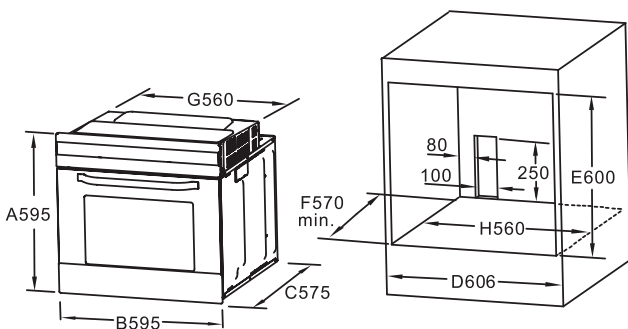

FORNO 709

AC0112.41036000 Oven

- 70 litres
- Size: 60x60 cm
- 9 cooking functions
- Touch control programming display
- 2 Telescopic guides
- Double glass door
- Timer
- Child safety lock
- Energy Class: A
- Power rating: 20Amp
- 1 Drip Tray
- 1 Stainless Steel Grid

FORNO 659

AC0212.40002000 Oven

- 65 litres
- Size: 60x60 cm
- 9 cooking functions
- Electronic programming of start and end of cooking
- 2 Telescopic guides
- Double glass door
- Timer
- Child safety lock
- Energy Class: A
- Power rating: 20Amp
- 1 Drip Tray
- 1 Stainless Steel Grid

..... Technical Drawings

..... Technical Drawings

FORNO 658

AC0312.30002000 Oven

- 65 litres
- Size: 60x60 cm
- 8 cooking functions
- Electronic programming of start and end of cooking
- 2 Telescopic guides
- Double glass door
- Timer
- Child safety lock
- Energy Class: A
- Power rating: 20Amp
- 1 Drip Tray
- 1 Stainless Steel Grid

Technical Drawings

FMW 25

AC1012.92500000 Microwave Oven

- 25 litres
- Size: 60x39cm
- Touch Control with LED Display
- Push Button Door
- 3 x Functions: Microwave, Grill & Micro+Grill
- 8 cooking functions
- Digital Clock (24hrs system)
- 5 Power levels
- Express Cooking
- Timer
- Defrost by weight/time
- Child safety lock
- Glass Turntable: Ø 315mm
- Microwave output: 900W
- Grill power : 1000W
- Power rating: 15Amp