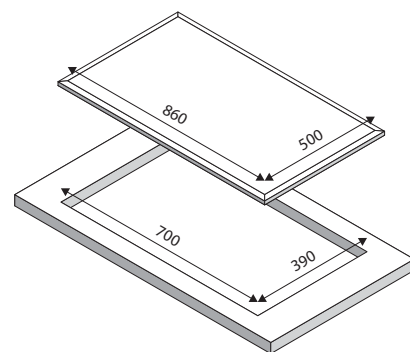

Safety

- Auto lock safety device

Technical data

- Dimension(mm) : 860(W) x 500(D)
- Cut-out(mm) : 700(W) x 390(D)

FG 86 2G AI 2TR AL

Built-in Gas Hob
AB0612.80021000

Features

- Built-in gas hob
- 2x Triple ring burner : 5.5 Kw
Total burner power : 11.0 Kw
- **Brass burner**
- 8mm tempered glass
- Cast iron pan support
- Metal knob
- Battery auto-ignition
- LPG

Safety

- Auto lock safety device

Technical data

- Dimension(mm) : 860(W) x 500(D)
- Cut-out(mm) : 700(W) x 390(D)

..... **Technical Drawings**

FR 86 3G AI 4R AL

Built-in Gas Hob
AB0512.80121000

Features