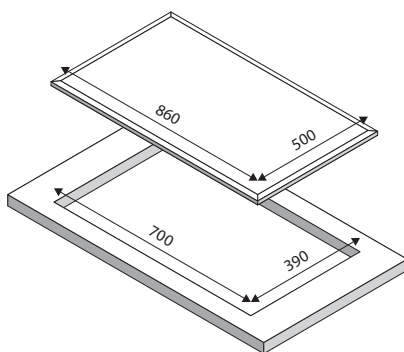

Safety

- Auto lock safety device

Technical data

- Dimension(mm) : 860(W) x 500(D)
- Cut-out(mm) : 700(W) x 390(D)

FG 86 2G AI 2TR AL

Built-in Gas Hob
AB0612.80021000

Features

- Built-in gas hob
- 2x Triple ring burner : 5.5 Kw
Total burner power : 11.0 Kw
- **Brass burner**
- 8mm tempered glass
- Cast iron pan support
- Metal knob
- Battery auto-ignition
- LPG

Safety

- Auto lock safety device

Technical data

- Dimension(mm) : 860(W) x 500(D)
- Cut-out(mm) : 700(W) x 390(D)

..... **Technical Drawings**

FR 86 3G AI 4R AL

Built-in Gas Hob
AB0512.80121000

Features