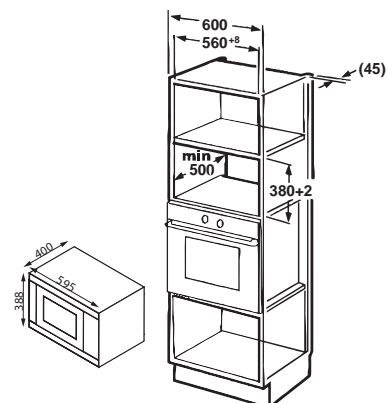

*Terms and conditions apply. While stocks last. All offers do not include installation.