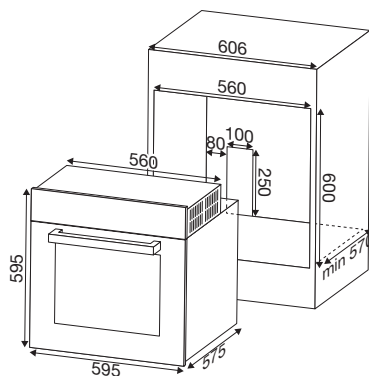

*Terms and conditions apply. While stocks last. All offers do not include installation.