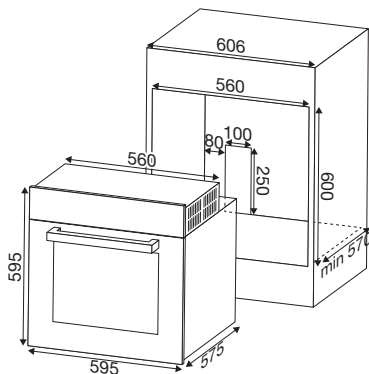

Safety

- Child safety lock

Standard accessories

- 1 Drip tray
- 1 Stainless steel grid

Technical data

- Max Power : 3,000W
- Energy Class : A
- Power rating : 15Amp
- Power supply : 220-240V 50-60Hz
- Dimension(mm) : 595(W) x 595(H) x 575(D)
- Cut-out(mm) : 560(W) x 600(H) x ≥570(D)

Cooking Functions:

..... **Technical Drawings**

FORNO 658
Built-in Oven
AC0312.30002000

Features

- Built-in oven
- 72 litres, 60 x 60cm
- 7 cooking functions + light
- Electronic programming of start and end of cooking
- 2 Telescopic guides
- Double glass door
- Timer