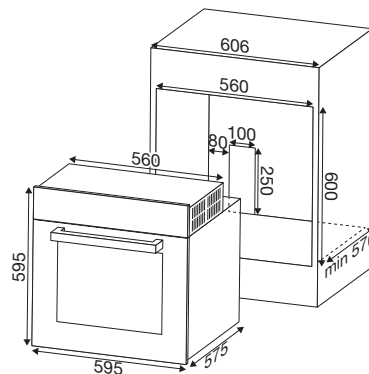

Safety

- Child safety lock

Standard accessories

- 1 Drip tray
- 1 Stainless steel grid

Technical data

- Max Power : 3,000W
- Energy Class : A
- Power rating : 15Amp
- Power supply : 220-240V 50-60Hz
- Dimension(mm) : 595(W) x 595(H) x 575(D)
- Cut-out(mm) : 560(W) x 600(H) x ≥570(D)

Cooking Functions:

..... **Technical Drawings**

FORNO 658
Built-in Oven
AC0312.30002000

Features

- Built-in oven
- 72 litres, 60 x 60cm
- 7 cooking functions + light
- Electronic programming of start and end of cooking
- 2 Telescopic guides
- Double glass door
- Timer