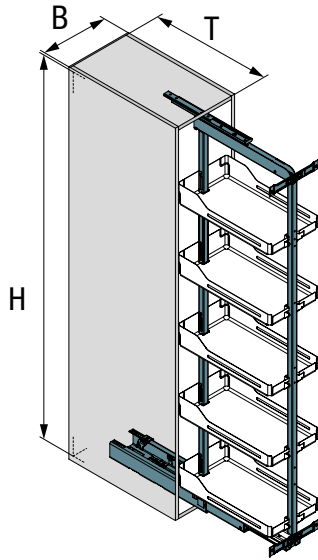

Technical Drawings

B	= Unit widths	450, 600 mm
T	= Interior depth	500 mm
H	= Interior height	1,900 mm

List of Components

- Set includes:
- 1 Main frame
 - 1 Frame top
 - 6 Clip-on Libell shelves
 - 6 Non-slip mats
 - 1 Set of door connections
 - 1 Lower slide, including soft-open
 - 1 Upper slide
- Opening angle: 110°
 - Load capacity: 100 kg (all sizes)
 - Interior depth: min. 500 mm

FIORO Larder Pull-out

- The handy front pull-out for practical kitchens
- A full overview of the unit's contents with one easy movement

- Standard larder pull-out for extra space and greater convenience in any kitchen
- A full overview of the unit's contents with one easy movement

Technical Drawings

B	= Unit widths	400 mm
T	= Interior depth	505 mm
H	= Interior height	1,600 - 2,000 mm

List of Components

- Set includes:
- Height-adjustable tubular frame
 - Stabiliser
 - Front bracket set
 - 5 clip-on Fiore shelves (2x H52mm, 3x H87mm)
 - 5 Non-slip mats
 - 1 Full-extension runner
- Load capacity: 120 kg

Technical Drawings

B	= Unit widths	600 mm
T	= Interior depth	500 mm
H	= Interior height	1,900 mm

List of Components

- Set includes:
- 1 Main frame
 - 1 Frame top
 - 6 Clip-on Fiore shelves
 - 6 Wooden rails oak medium (H52mm)
 - 1 Set of door connections
 - 1 Lower slide, including soft-open
 - 1 Upper slide
 - 6 Non-slip mats
- Opening angle: 110°
 - Load capacity: 100 kg
 - Interior depth: min. 500 mm