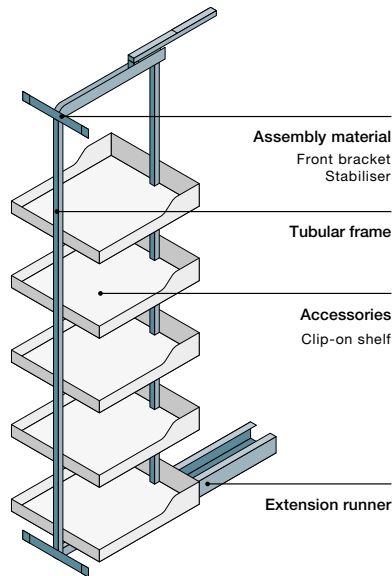

- The upper slide-out system is discreetly attached to the underside of the highest shelf
- Flexible and easy to assemble

- Access from three sides
- You can adjust the heights of the clip-on shelves individually

FIORO Larder Pull-out

- The handy front pull-out for practical kitchens
- A full overview of the unit's contents with one easy movement

- Standard larder pull-out for extra space and greater convenience in any kitchen
- A full overview of the unit's contents with one easy movement

- Access from two sides
- The height-adjustable shelves help to make best use of the available space

- Just open the unit doors to make the unit's contents glide out smoothly
- The universal larder unit pull-out for kitchens, living rooms and dressing rooms

Technical Drawings

B	= Unit widths	400 mm
T	= Interior depth	505 mm
H	= Interior height	1,600 - 2,000 mm

List of Components

- Set includes:
- Height-adjustable tubular frame
 - Stabiliser
 - Front bracket set
 - 5 clip-on Fiore shelves (2x H52mm, 3x H87mm)
 - 5 Non-slip mats
 - 1 Full-extension runner
- Load capacity: 120 kg