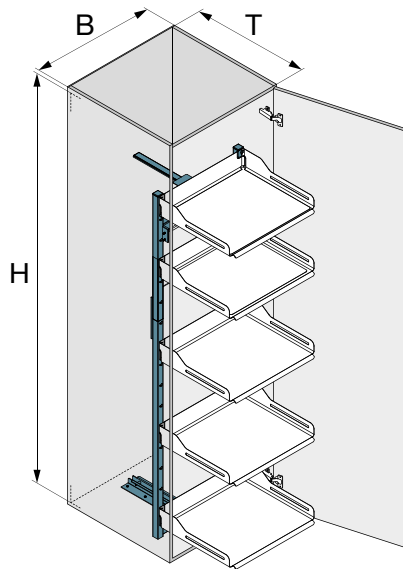

Technical Drawings

B	= Unit widths	400 mm
T	= Interior depth	505 mm
H	= Interior height	1,600 - 2,000 mm

List of Components

- Set includes:
- Height-adjustable tubular frame
 - Stabiliser
 - Front bracket set
 - 5 clip-on Fiore shelves (2x H52mm, 3x H87mm)
 - 5 Non-slip mats
 - 1 Full-extension runner
- Load capacity: 120 kg

Code	Type	Surface	Size ^(MM)
PK0009.08740070	Fiore	Anthracite	400

FIORO Pleno Larder Pull-out

- Just open the unit doors to make the unit's contents glide out smoothly
- The universal larder unit pull-out for kitchens, living rooms and dressing rooms

- Access from three sides
- You can adjust the heights of the clip-on shelves individually
- The entire contents of the unit can easily be pulled out, giving you an excellent overview and making great use of space
- Perfect for storing tableware, groceries, clothes, CDs, DVDs, books
- Just open the unit doors to make the unit's contents glide out smoothly
- The universal larder unit pull-out for kitchens, living rooms and dressing rooms

Technical Drawings

B	= Unit widths	600 mm
T	= Interior depth	500 mm
H	= Interior height	1,900 mm

List of Components

- Set includes:
- 1 Main frame
 - 1 Frame top
 - 6 Clip-on Fiore shelves
 - 6 Wooden rails oak medium (H52mm)
 - 1 Set of door connections
 - 1 Lower slide, including soft-open
 - 1 Upper slide
 - 6 Non-slip mats
- Opening angle: 110°
 - Load capacity: 100 kg
 - Interior depth: min. 500 mm