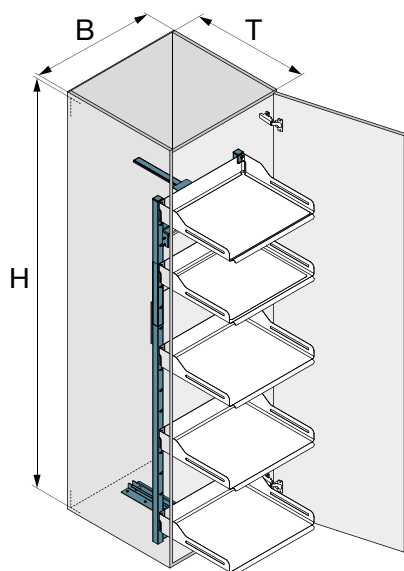

- The upper slide-out system is discreetly attached to the underside of the highest shelf
- Flexible and easy to assemble

- Access from three sides
- You can adjust the heights of the clip-on shelves individually

Technical Drawings

B	= Unit widths	450, 600 mm
T	= Interior depth	500 mm
H	= Interior height	1,900 mm

List of Components

- Set includes:
- 1 Main frame
 - 1 Frame top
 - 6 Clip-on Libell shelves
 - 6 Non-slip mats
 - 1 Set of door connections
 - 1 Lower slide, including soft-open
 - 1 Upper slide
- Opening angle: 110°
 - Load capacity: 100 kg (all sizes)
 - Interior depth: min. 500 mm