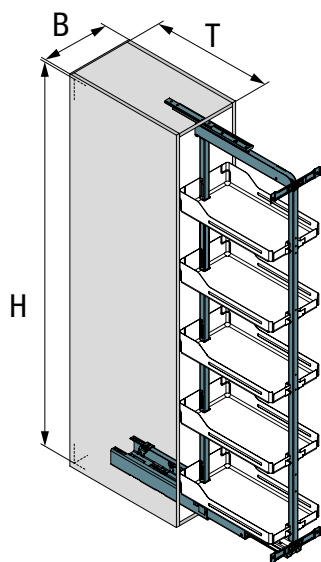

Libell ClickFixx Larder

With their abundant storage space and clear, linear design, the shelves form an integrated unit with frame and slide-out system.

- Clip-on Libell shelves are available for larder units
- Optimal use of storage space, down to the very last inch
- Easy to attach to the tubular frame
- The shelves rounded shape and curved corners make them easy to clean

- Standard larder pull-out for extra space and greater convenience in any kitchen
- A full overview of the unit's contents with one easy movement
- Also available for narrow units

- Access from two sides
- The height-adjustable shelves help to make best use of the available space

- Soft opening and closing
- Moves smoothly and quietly
- ClickFixx assembly and easy adjustment

Technical Drawings

B = Unit widths	150, 300, 400 mm
T = Interior depth	505 mm
H = Interior height	1,600 - 2,200 mm

List of Components

- Set includes:
- Height-adjustable tubular frame
 - Stabiliser
 - Front bracket set
 - 5 Clip-on Libell shelves
 - 5 Non-slip mats
 - 1 Full-extension runner
- Load capacity: 120 kg (all sizes)
- Interior depth: min. 505 mm