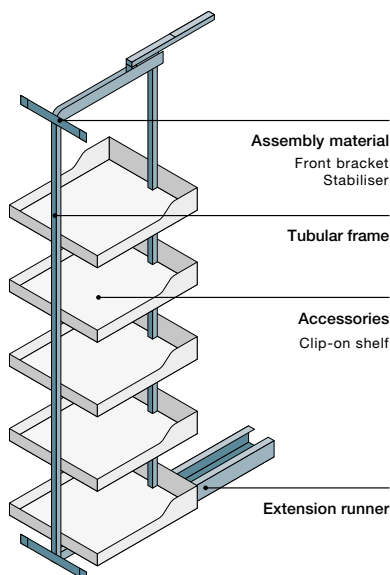

Libell ClickFixx Larder

With their abundant storage space and clear, linear design, the shelves form an integrated unit with frame and slide-out system.

- Clip-on Libell shelves are available for larder units
- Optimal use of storage space, down to the very last inch
- Easy to attach to the tubular frame
- The shelves rounded shape and curved corners make them easy to clean

- Standard larder pull-out for extra space and greater convenience in any kitchen
- A full overview of the unit's contents with one easy movement
- Also available for narrow units

- Access from two sides
- The height-adjustable shelves help to make best use of the available space

- Soft opening and closing
- Moves smoothly and quietly
- ClickFixx assembly and easy adjustment

Technical Drawings

B = Unit widths	150, 300, 400 mm
T = Interior depth	505 mm
H = Interior height	1,600 - 2,200 mm

List of Components

- Set includes:
- Height-adjustable tubular frame
 - Stabiliser
 - Front bracket set
 - 5 Clip-on Libell shelves
 - 5 Non-slip mats
 - 1 Full-extension runner
- Load capacity: 120 kg (all sizes)
- Interior depth: min. 505 mm