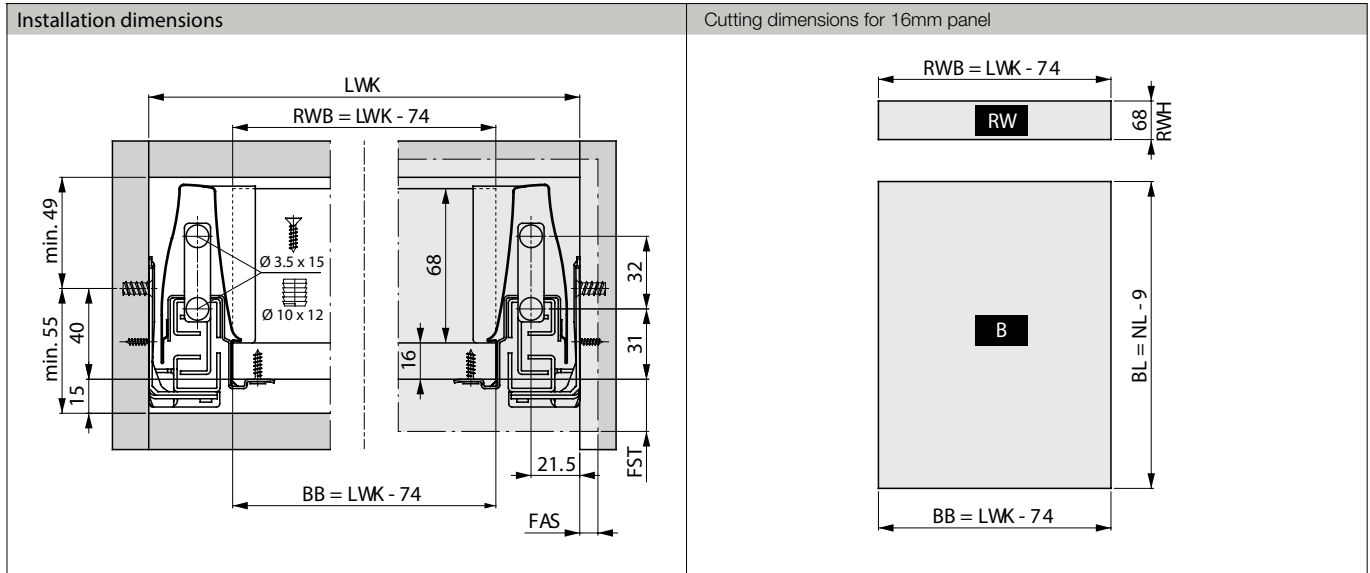

GRASS DWD XP DRAWER SYSTEM WITH SOFT CLOSE

DWD XP Standard Drawer w/o steel back

INSTALLATION INFORMATION

All dimensions in millimetres

DWD XP Pot & Pan Drawer w/o steel back (rectangle railing)

INSTALLATION INFORMATION

All dimensions in millimetres

GRASS DWD XP DRAWER SYSTEM WITH SOFT CLOSE

DWD XP Pot & Pan Drawer w/o steel back (round railing)

INSTALLATION INFORMATION

All dimensions in millimetres

DWD XP Double Railing Drawer w/o steel back (round railing)

INSTALLATION INFORMATION

All dimensions in millimetres

GRASS DWD XP DRAWER SYSTEM WITH SOFT CLOSE

DWD XP Insert Drawer w/o steel back

INSTALLATION INFORMATION

All dimensions in millimetres

DWD XP Pot & Pan Insert Drawer w/o steel back (rectangle railing)

INSTALLATION INFORMATION

All dimensions in millimetres

GRASS DWD XP DRAWER SYSTEM WITH SOFT CLOSE

DWD XP PP Insert Drawer w/o steel back (round railing)

INSTALLATION INFORMATION

All dimensions in millimetres