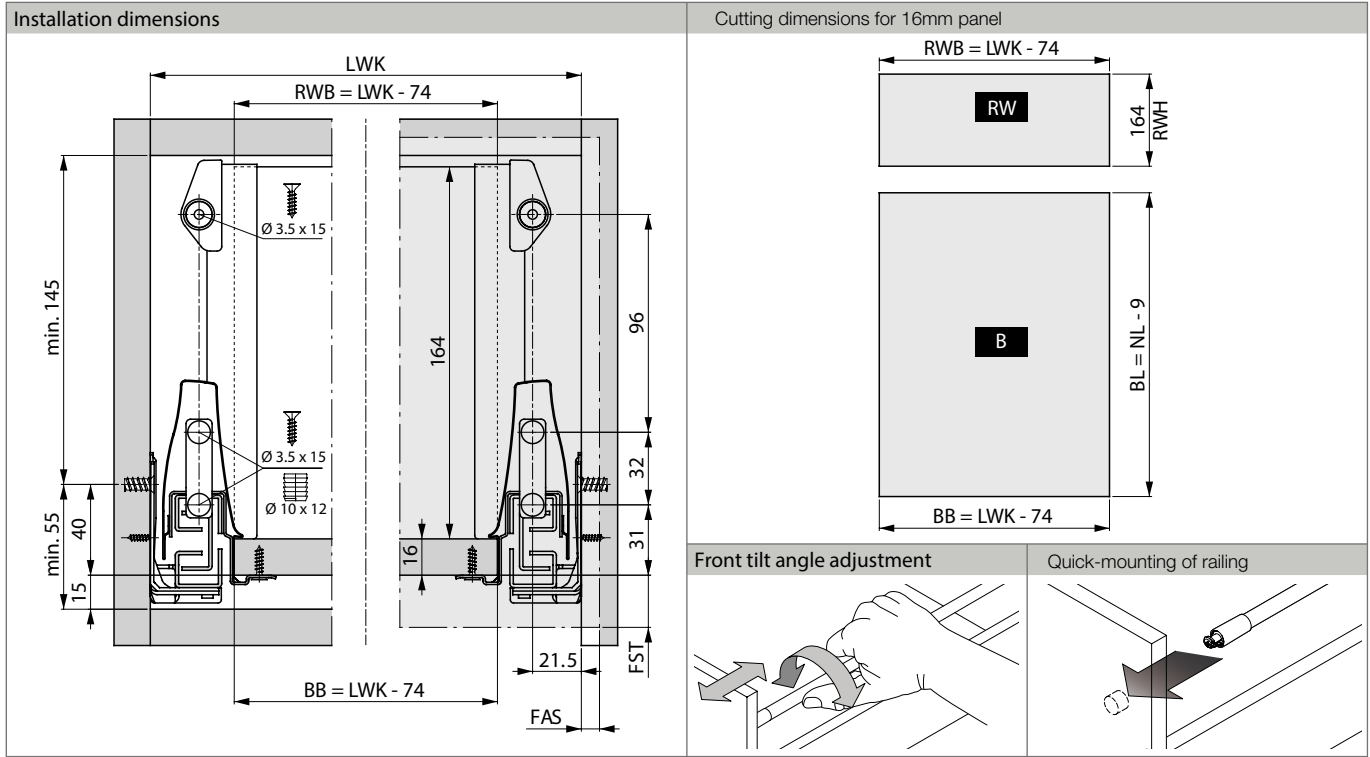

GRASS DWD XP DRAWER SYSTEM WITH SOFT CLOSE

DWD XP Standard Drawer w/o steel back

INSTALLATION INFORMATION

All dimensions in millimetres

DWD XP Pot & Pan Drawer w/o steel back (rectangle railing)

INSTALLATION INFORMATION

All dimensions in millimetres

GRASS DWD XP DRAWER SYSTEM WITH SOFT CLOSE

DWD XP Pot & Pan Drawer w/o steel back (round railing)

INSTALLATION INFORMATION

All dimensions in millimetres

DWD XP Double Railing Drawer w/o steel back (round railing)

INSTALLATION INFORMATION

All dimensions in millimetres

GRASS DWD XP DRAWER SYSTEM WITH SOFT CLOSE

DWD XP Insert Drawer w/o steel back

INSTALLATION INFORMATION

All dimensions in millimetres

DWD XP Pot & Pan Insert Drawer w/o steel back (rectangle railing)

INSTALLATION INFORMATION

All dimensions in millimetres

GRASS DWD XP DRAWER SYSTEM WITH SOFT CLOSE

DWD XP PP Insert Drawer w/o steel back (round railing)

INSTALLATION INFORMATION

All dimensions in millimetres