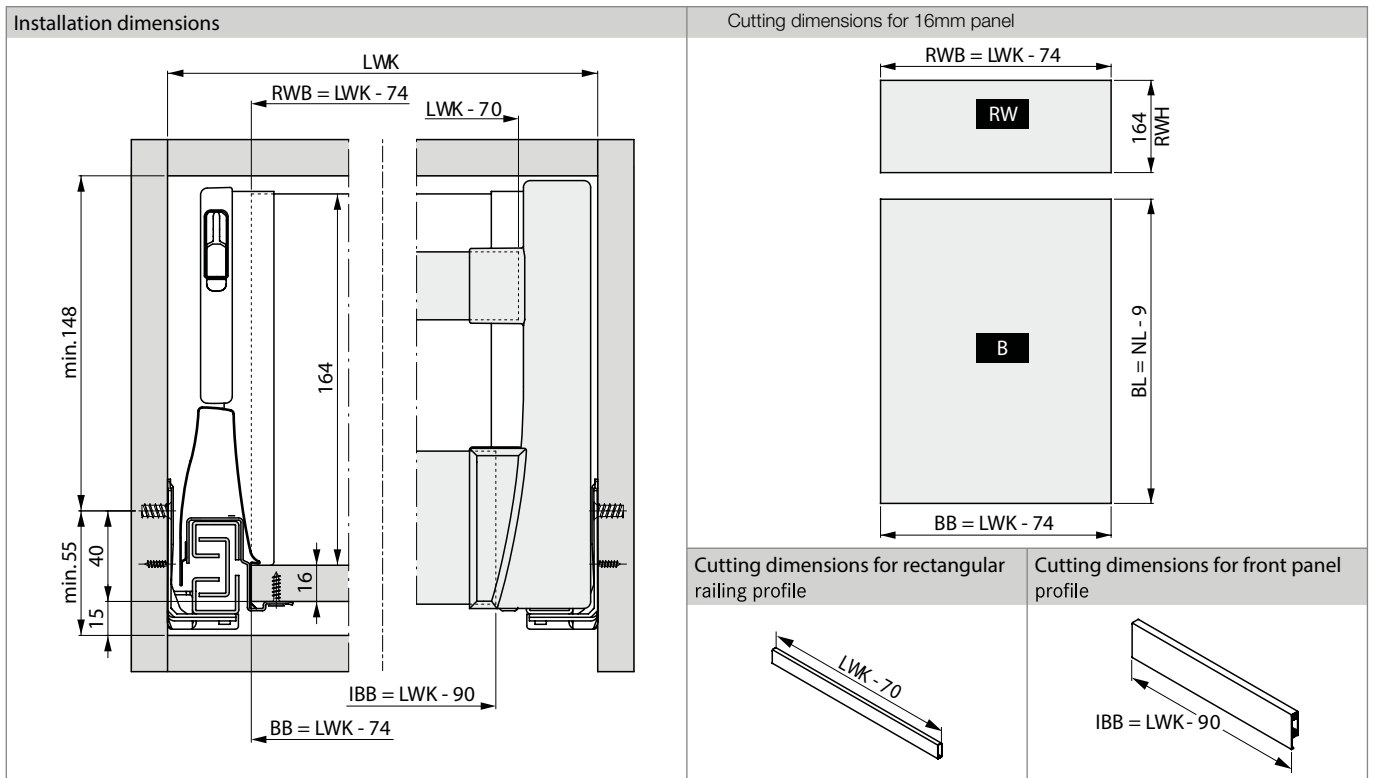

All dimensions in millimetres

GRASS DWD XP DRAWER SYSTEM WITH SOFT CLOSE

DWD XP Pot & Pan Drawer w/o steel back (round railing)

INSTALLATION INFORMATION

All dimensions in millimetres

DWD XP Double Railing Drawer w/o steel back (round railing)

INSTALLATION INFORMATION

All dimensions in millimetres

GRASS DWD XP DRAWER SYSTEM WITH SOFT CLOSE

DWD XP Insert Drawer w/o steel back

INSTALLATION INFORMATION

All dimensions in millimetres

DWD XP Pot & Pan Insert Drawer w/o steel back (rectangle railing)

INSTALLATION INFORMATION

All dimensions in millimetres

GRASS DWD XP DRAWER SYSTEM WITH SOFT CLOSE

DWD XP PP Insert Drawer w/o steel back (round railing)

INSTALLATION INFORMATION

All dimensions in millimetres

LEGEND

B Bottom panel
BB Bottom panel width
BL Bottom panel length
FAS Front overlay, side

FSTF Front overlay
KV Front edge of cabinet
LWKI Inside cabinet width
METM Minimum installation depth

NL Nominal length
RW Back panel
RWB Width of back panel
RWH Height of back panel