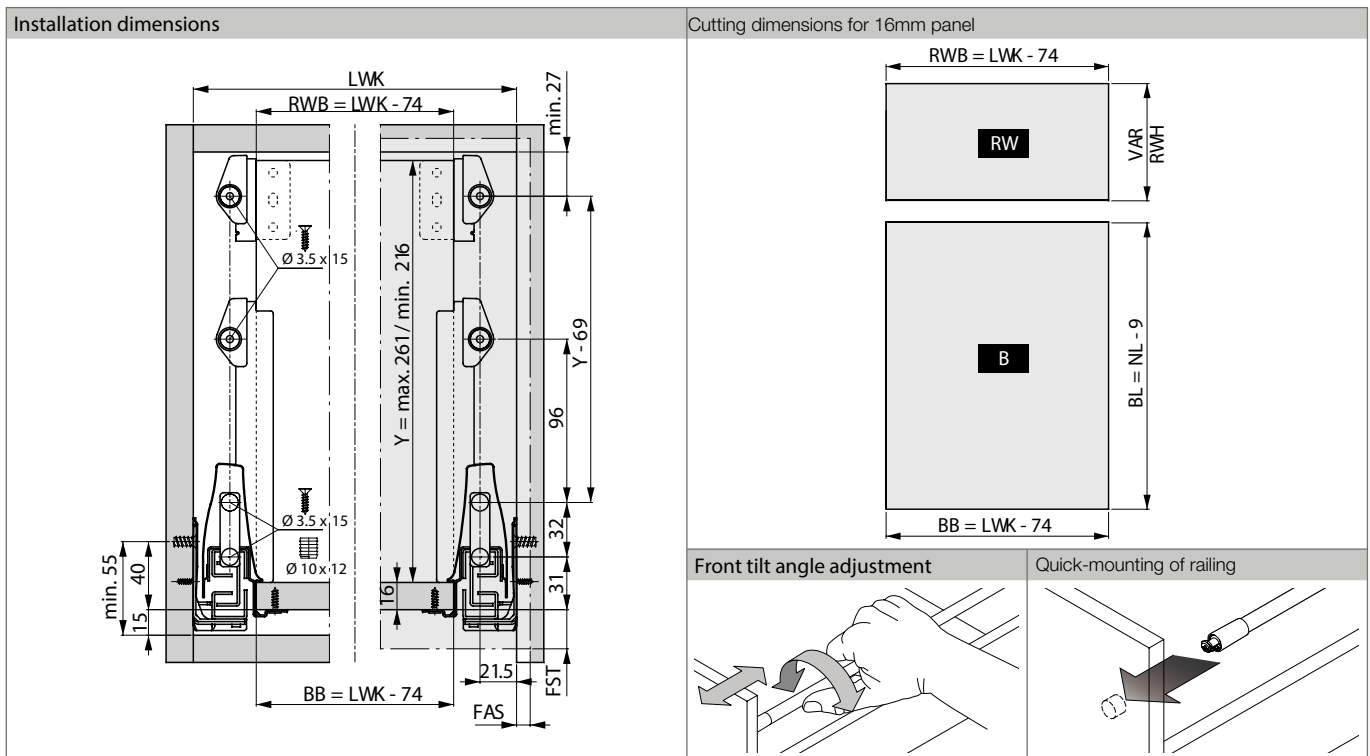

GRASS DWD XP DRAWER SYSTEM WITH SOFT CLOSE

DWD XP Standard Drawer w/o steel back

INSTALLATION INFORMATION

All dimensions in millimetres

DWD XP Pot & Pan Drawer w/o steel back (rectangle railing)

INSTALLATION INFORMATION

All dimensions in millimetres

GRASS DWD XP DRAWER SYSTEM WITH SOFT CLOSE

DWD XP Pot & Pan Drawer w/o steel back (round railing)

INSTALLATION INFORMATION

All dimensions in millimetres

DWD XP Double Railing Drawer w/o steel back (round railing)

INSTALLATION INFORMATION

All dimensions in millimetres

GRASS DWD XP DRAWER SYSTEM WITH SOFT CLOSE

DWD XP Insert Drawer w/o steel back

INSTALLATION INFORMATION

All dimensions in millimetres

DWD XP Pot & Pan Insert Drawer w/o steel back (rectangle railing)

INSTALLATION INFORMATION

All dimensions in millimetres

GRASS DWD XP DRAWER SYSTEM WITH SOFT CLOSE

DWD XP PP Insert Drawer w/o steel back (round railing)

INSTALLATION INFORMATION

All dimensions in millimetres