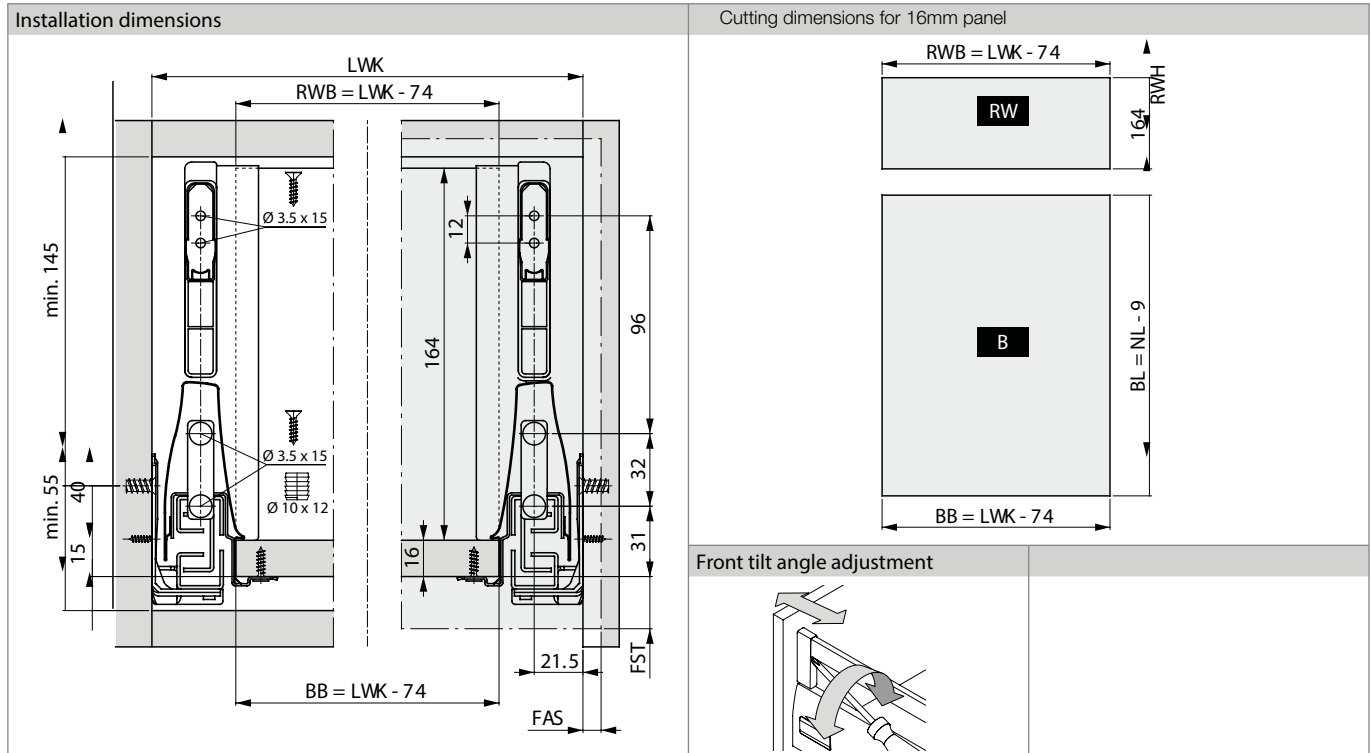

GRASS DWD XP DRAWER SYSTEM WITH SOFT CLOSE

DWD XP Standard Drawer w/o steel back

INSTALLATION INFORMATION

All dimensions in millimetres

DWD XP Pot & Pan Drawer w/o steel back (rectangle railing)

INSTALLATION INFORMATION

All dimensions in millimetres

GRASS DWD XP DRAWER SYSTEM WITH SOFT CLOSE

DWD XP Pot & Pan Drawer w/o steel back (round railing)

INSTALLATION INFORMATION

All dimensions in millimetres

DWD XP Double Railing Drawer w/o steel back (round railing)

INSTALLATION INFORMATION

All dimensions in millimetres

GRASS DWD XP DRAWER SYSTEM WITH SOFT CLOSE

DWD XP Insert Drawer w/o steel back

INSTALLATION INFORMATION

All dimensions in millimetres

DWD XP Pot & Pan Insert Drawer w/o steel back (rectangle railing)

INSTALLATION INFORMATION

All dimensions in millimetres

GRASS DWD XP DRAWER SYSTEM WITH SOFT CLOSE

DWD XP PP Insert Drawer w/o steel back (round railing)

INSTALLATION INFORMATION

All dimensions in millimetres