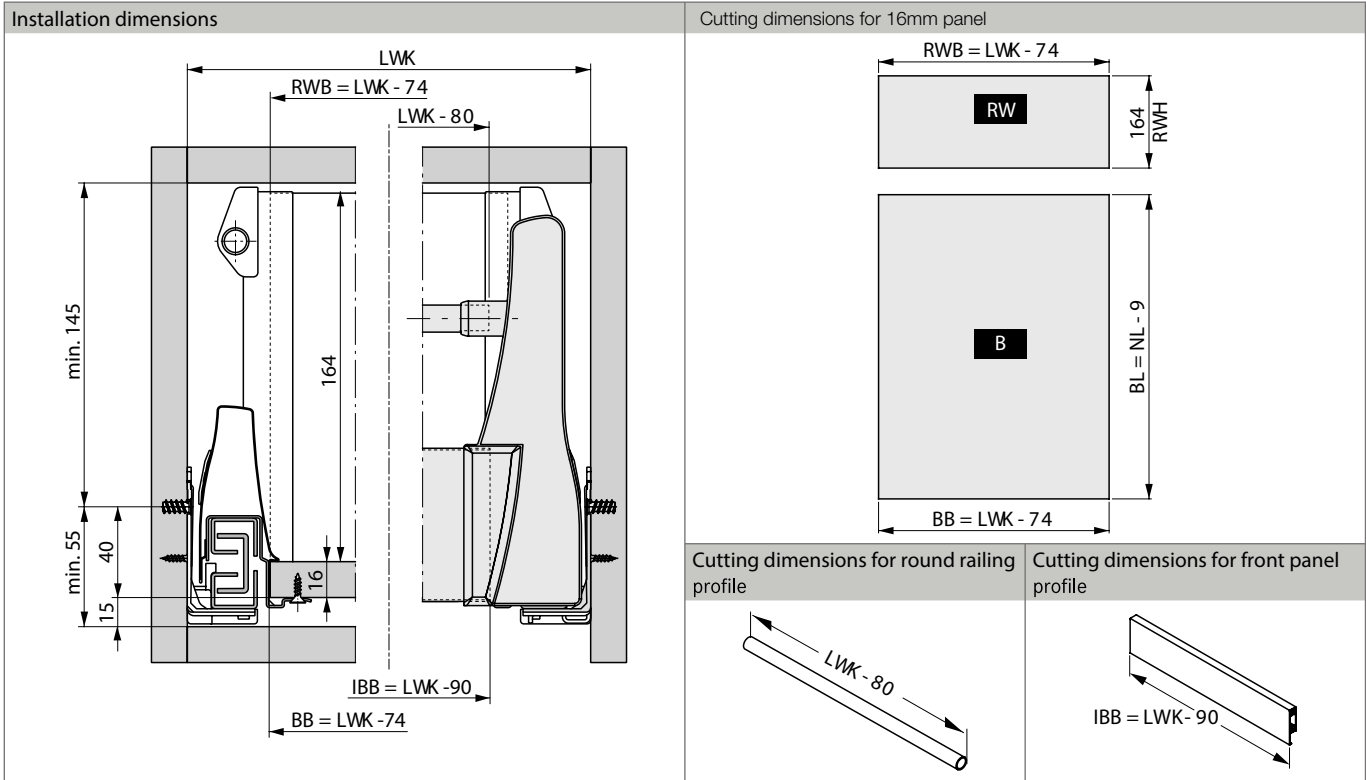

All dimensions in millimetres

GRASS DWD XP DRAWER SYSTEM WITH SOFT CLOSE

DWD XP Pot & Pan Drawer w/o steel back (round railing)

INSTALLATION INFORMATION

All dimensions in millimetres

DWD XP Double Railing Drawer w/o steel back (round railing)

INSTALLATION INFORMATION

All dimensions in millimetres

GRASS DWD XP DRAWER SYSTEM WITH SOFT CLOSE

DWD XP Insert Drawer w/o steel back

INSTALLATION INFORMATION

All dimensions in millimetres

DWD XP Pot & Pan Insert Drawer w/o steel back (rectangle railing)

INSTALLATION INFORMATION

All dimensions in millimetres

GRASS DWD XP DRAWER SYSTEM WITH SOFT CLOSE

DWD XP PP Insert Drawer w/o steel back (round railing)

INSTALLATION INFORMATION

All dimensions in millimetres

LEGEND

B Bottom panel
BB Bottom panel width
BL Bottom panel length
FAS Front overlay, side

FSTF Front overlay
KV Front edge of cabinet
LWKI Inside cabinet width
METM Minimum installation depth

NL Nominal length
RW Back panel
RWB Width of back panel
RWH Height of back panel