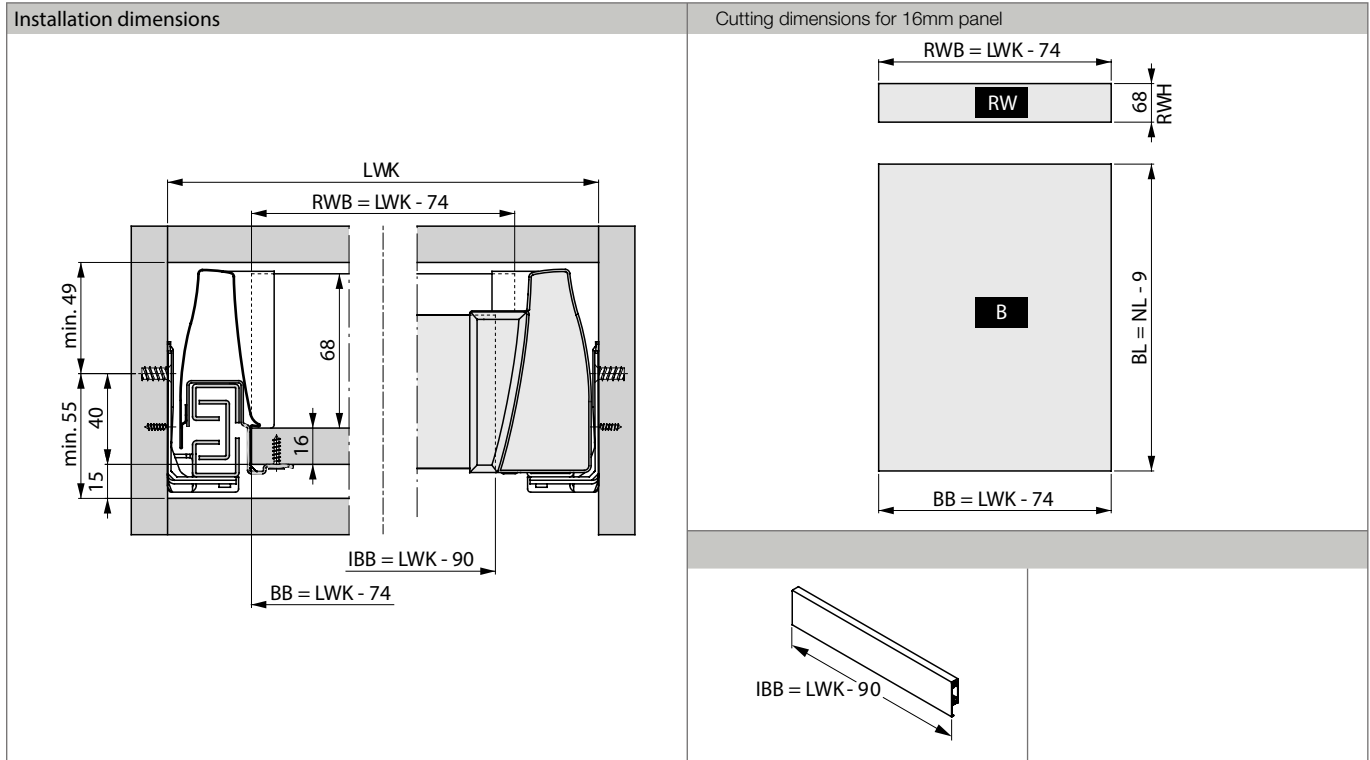

All dimensions in millimetres

GRASS DWD XP DRAWER SYSTEM WITH SOFT CLOSE

DWD XP Pot & Pan Drawer w/o steel back (round railing)

INSTALLATION INFORMATION

All dimensions in millimetres

DWD XP Double Railing Drawer w/o steel back (round railing)

INSTALLATION INFORMATION

All dimensions in millimetres

GRASS DWD XP DRAWER SYSTEM WITH SOFT CLOSE

DWD XP Insert Drawer w/o steel back

INSTALLATION INFORMATION

All dimensions in millimetres

DWD XP Pot & Pan Insert Drawer w/o steel back (rectangle railing)

INSTALLATION INFORMATION

All dimensions in millimetres

GRASS DWD XP DRAWER SYSTEM WITH SOFT CLOSE

DWD XP PP Insert Drawer w/o steel back (round railing)

INSTALLATION INFORMATION

All dimensions in millimetres

LEGEND

B Bottom panel
BB Bottom panel width
BL Bottom panel length
FAS Front overlay, side

FSTF Front overlay
KV Front edge of cabinet
LWKI Inside cabinet width
METM Minimum installation depth

NL Nominal length
RW Back panel
RWB Width of back panel
RWH Height of back panel